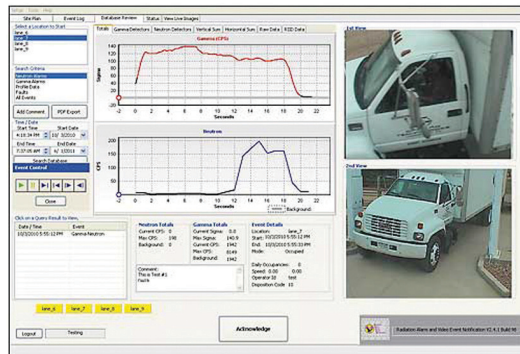

# TSA RAVEN™

Remotely monitor radiation detectors and event data with audio and video software.

Detection Event Notification Software

Assist in Pinpointing Radiation Source

Detailed Event Data and System Analysis

Operator-Friendly

TSA RAVEN™ (Radiation Alarm and Video Event Notification) communications software is designed to both capture and view data and video images relating to a radiological detection incident. RAVEN stored data and video can be used in the rapid identification of the location of radioactive substances.

Using TSA RAVEN, a thorough review of the incident can be performed remotely and any identifying information can be relayed to response personnel in the field for possible secondary inspection or other interdiction. With TSA RAVEN monitoring software, the remote operator can assist in pinpointing the radioactive source saving time for personnel doing secondary inspections.

## Advanced Monitoring Features

TSA RAVEN continuously monitors the system controller in the Radiation Detector monitor for any changes. The Central Alarm Station (CAS) operators will be alerted upon any controller change and can view original and new settings. RAVEN can monitor multiple systems and can simultaneously present data for each monitored location on screen. The live video feeds allows the operator to view activity at each monitor location.