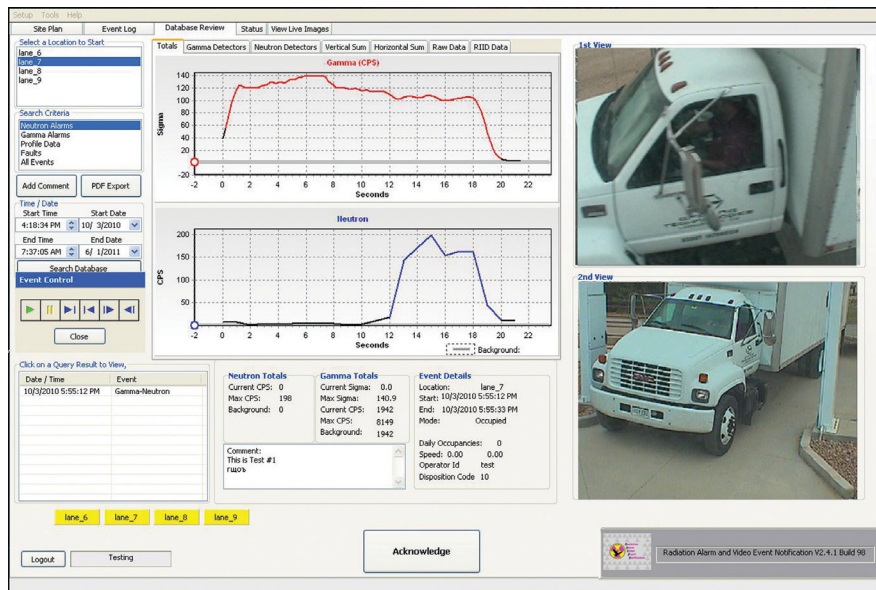

TSA RAVEN™

Using the TSA RAVEN database review screen with search criteria blocks enabled the system administrator has the ability to track any changes that may have occurred with a particular system.

The frame by frame data and video match-up allows a user to approximate the location of a radioactive source within a vehicle.

Options

- Single Camera Package
- Dual Camera Package
- IR Illuminators
- Concentrator Software
- CAS Workstation
- LAS Workstation
- Camera Enclosures
- Media Converters
- Printer

With continual development of our products Rapiscan Systems reserves the right to amend specifications without notice. Product pictures are for general reference. Please note that due to US laws and regulations, not all Rapiscan products are available for sale in all countries without restriction. Please contact your Rapiscan Systems sales representative for more information.